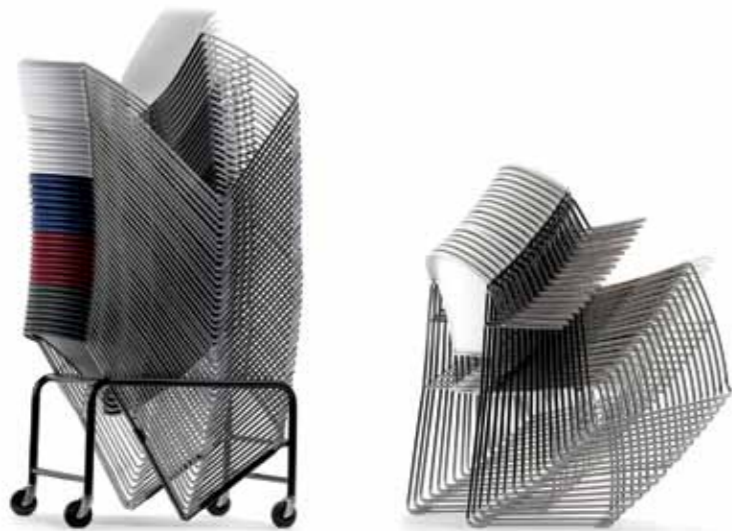

Una de las características exigibles a una silla multiuso es una gran apilabilidad que permita transportar y ordenar las salas después del uso. Apilables 18 sillas en vertical y 45 en carrito portasilas.

L'une des caractéristiques indispensable pour une chaise multi-usage est sa grande capacité d'empilage, qui permet de les transporter et de ranger la salle après usage. Empilables 18 chaises à la verticale et 45 chaises en chariot porte-chaises.

One of the greatest advantages of a multipurpose chair is the possibility of piling them up. This feature makes them easy to transport and arrange after using them. Stackable up to 18 chairs and 45 chairs on a dolly.

Características técnicas / Caractéristiques techniques / Technical features

Familia Forma

Silla varilla

Carcasa

Gris oscuro / Blanca / Azul / Roja
Otros colores, consultar

Brazos

Sin brazos
Con brazos
Sin brazos + pala derecha o izquierda

Estructura

Cromada

Además

Rejilla portaobjetos
Carrito portasilas
Pieza de unión

Famille Forma

Chaise tube plein

Carcasse

Gris foncé / Blanc / Bleu / Rouge
Autres couleurs, consulter

Accoudoirs

Sans accoudoirs
Avec accoudoirs
Sans accoudoirs + tablette droite ou gauche

Structure

Chromée

De plus

Porte-documents
Chariot porte-chaises
Pièce d'union

Forma family

Sled-base chair

Shell

Dark grey / White / Blue / Red
Ask about more colours

Arms

Without arms
With arms
Without arms + right or left writing pad

Frame

Chromed

Also available

Bookrack
Trolley
Ganging connectors

	Silla fija varilla Chaise fixe tube plein Sled-base chair
Altura / Hauteur / Overall height	85 cm
Altura asiento / Hauteur assise / Seat height	45 cm
Ancho / Largeur / Overall width	52 / 61 / - cm*
Fondo / Profondeur / Overall depth	59 cm
Peso / Poids / Weight	6,7 / 7,2 / 7,7 kg*