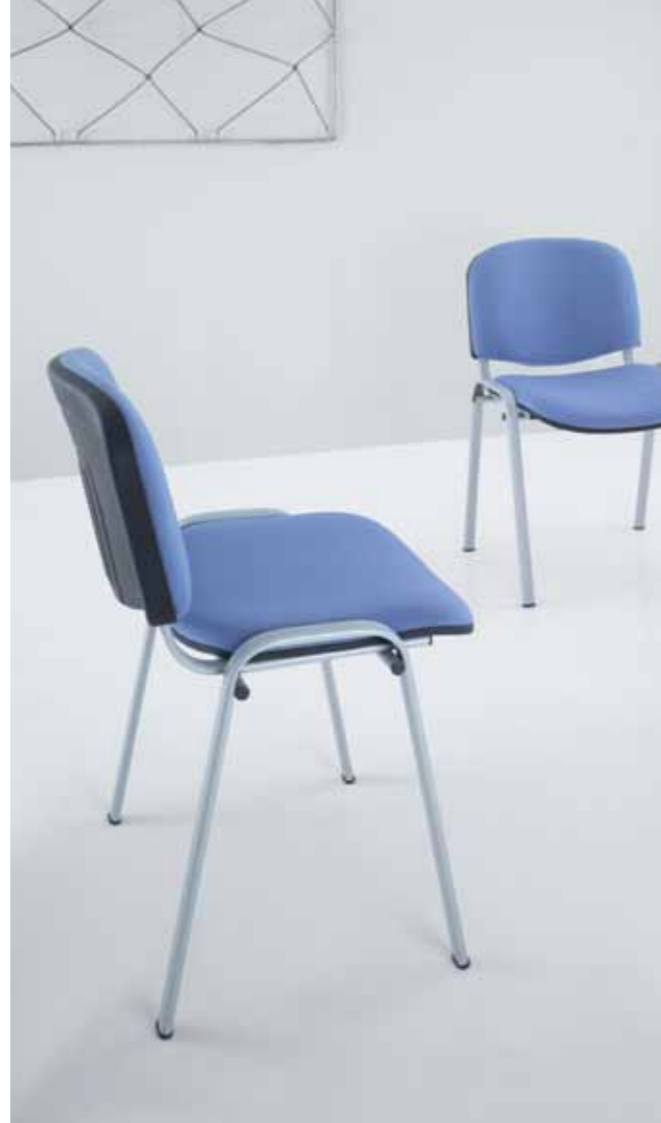

El programa 44 es una serie completa y adaptable a cualquier zona de uso. Por ello, sus numerosas opciones permiten configurarla a la medida de las necesidades que se requieran: posibilidad de incorporar brazos, pala, rejilla portaobjetos o piezas de unión. Apilabilidad: 3 sillas.

Le programme 44 est une série complète qui s'adapte à toutes les zones grâce à son ample choix qui permet de personnaliser sur mesure les besoins de l'utilisateur : accoudoirs, tablettes d'écriture, porte-documents ou pièces d'union. Empilable : 3 chaises.

The 44 series adapts to every location. It has many options to choose, depending on the needs: armrests, hand tablet, bookrack or ganging connectors. Stackable up to 3 chairs.